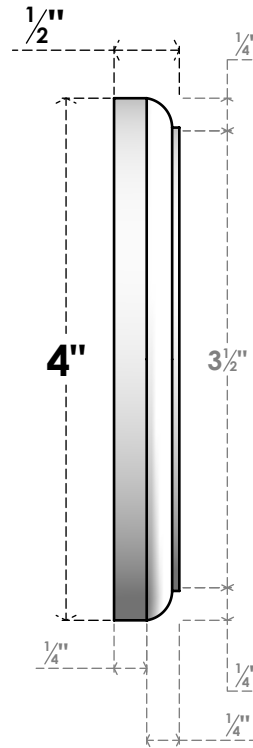

ROSP040X040X050GRY11

4"W X 4"H X 1/2"P STANDARD GRAYSON FLOWER ROSETTE WITH ROUNDED EDGE, ARCHITECTURAL GRADE PVC

FRONT

SIDE

EKENA MILLWORK
2300 WEST MAIN ST.
CLARKSVILLE, TX 75426
TOLL FREE: 866-607-0453
WWW.EKENAMILLWORK.COM

NOTES

1. INSTALLATION TO BE COMPLETED IN ACCORDANCE WITH MANUFACTURER'S SPECIFICATIONS.
2. DRAWING MAY NOT BE TO SCALE
3. THIS DRAWING IS INTENDED FOR DESIGN AND PLANNING PURPOSES ONLY.
4. ALL INFORMATION CONTAINED HEREIN WAS CURRENT AT THE TIME OF DEVELOPMENT BUT MUST BE REVIEWED AND APPROVED BY THE PRODUCT MANUFACTURER TO BE CONSIDERED ACCURATE.
5. ARCHITECTURAL GRADE PVC PRODUCTS ARE MADE FROM EXPANDED CELLULAR PVC AND COME NATURALLY WHITE BUT MAY BE PAINTED