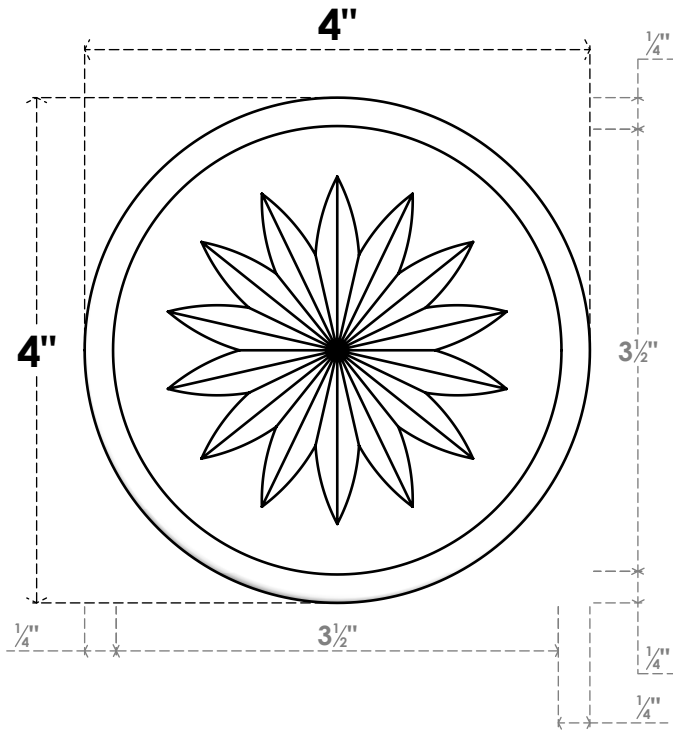

ROSP040X040X050GRY11

4"W X 4"H X 1/2"P STANDARD GRAYSON FLOWER ROSETTE WITH ROUNDED EDGE, ARCHITECTURAL GRADE PVC

FRONT

SIDE

EKENA MILLWORK
2300 WEST MAIN ST.
CLARKSVILLE, TX 75426
TOLL FREE: 866-607-0453
WWW.EKENAMILLWORK.COM